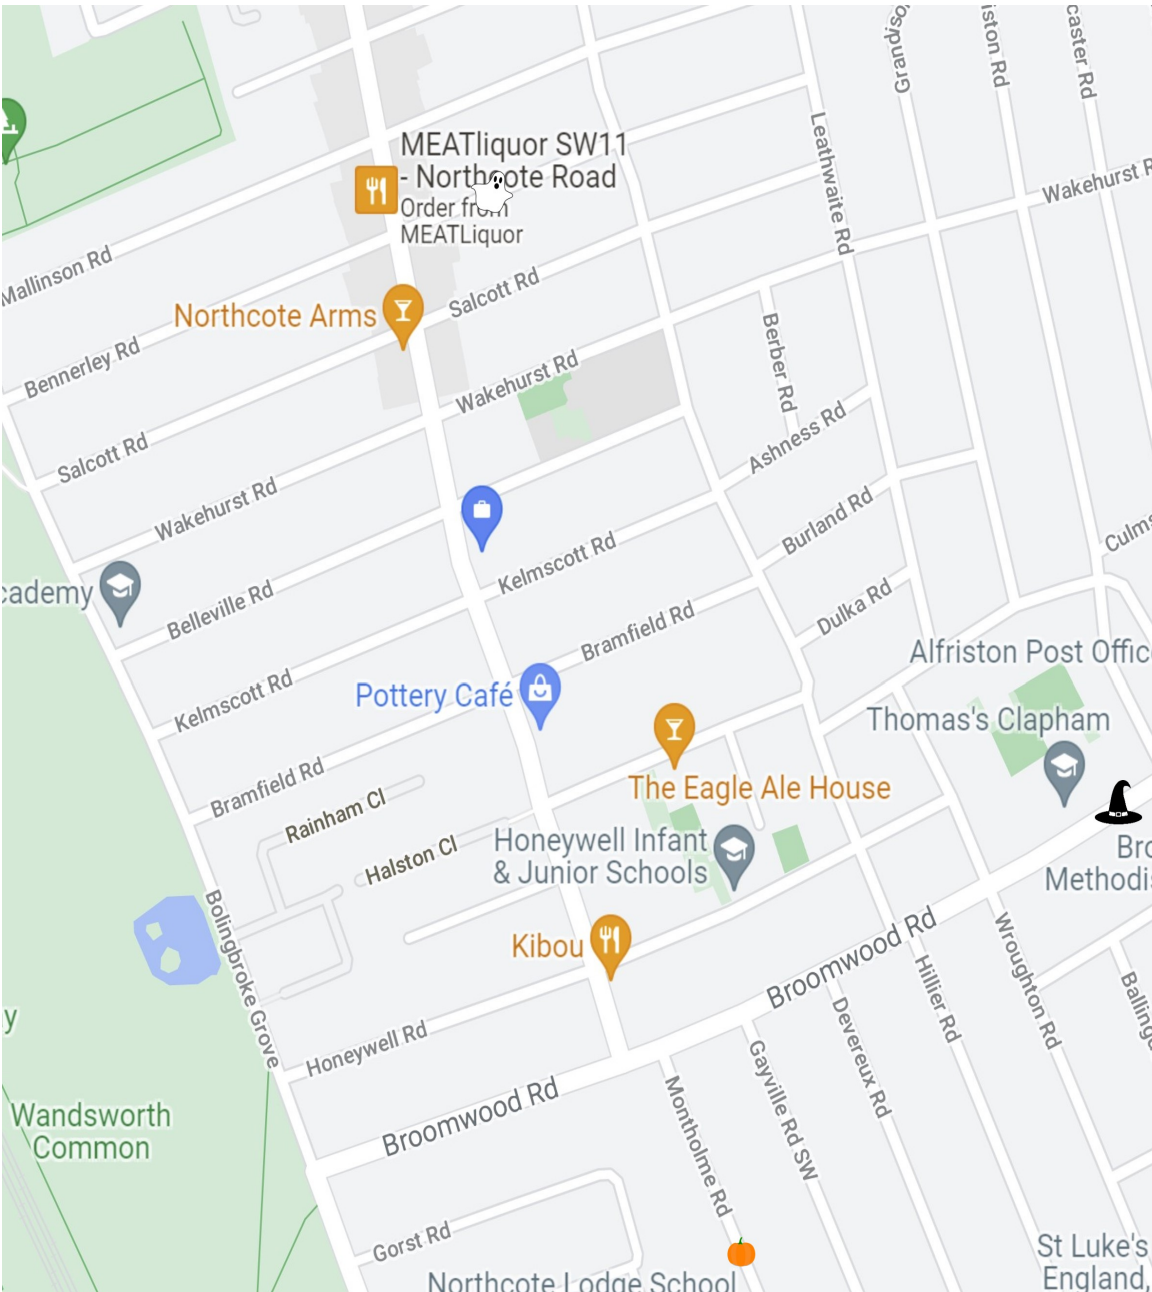

# Halloween Treasure Hunt

The annual Chelwood Partners and Killik & Co treasure hunt is here!

There are 25 spooky houses to find on this map, can you spot them ALL?

There are a few clues on the map to get you started... Good luck!!!

House no.	Road